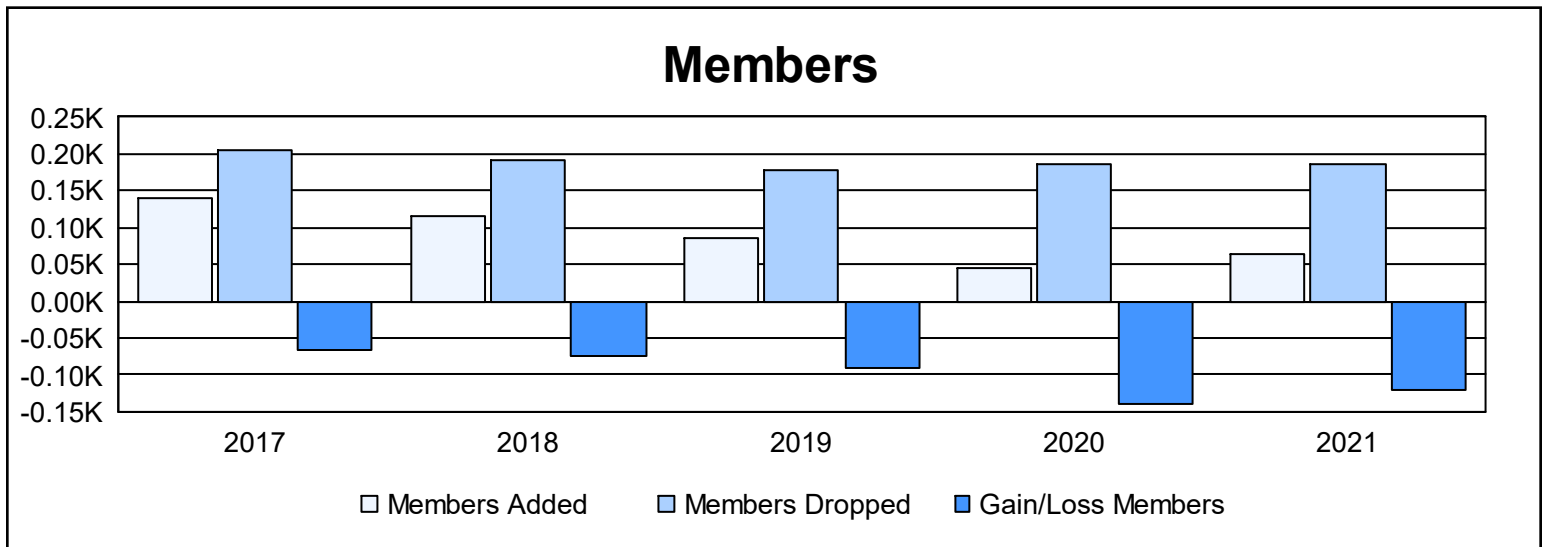

Year	New Clubs	Dropped Clubs	Gain/ Loss Clubs	New Members	Charter Members	Reinstate Members	Transfer Members	Total Member Added	Total Members Dropped	Gain/ Loss Members
2016-2017	1	3	-2	107	24	0	8	139	206	-67
2017-2018	0	3	-3	86	14	1	15	116	191	-75
2018-2019	0	4	-4	66	7	0	14	87	178	-91
2019-2020	0	5	-5	40	1	1	4	46	186	-140
2020-2021	0	2	-2	48	1	1	14	64	185	-121
<b>Average</b>	<b>0</b>	<b>3</b>	<b>-3</b>	<b>69</b>	<b>9</b>	<b>1</b>	<b>11</b>	<b>90</b>	<b>189</b>	<b>-99</b>

### Membership Composition June 2021 Cumulative