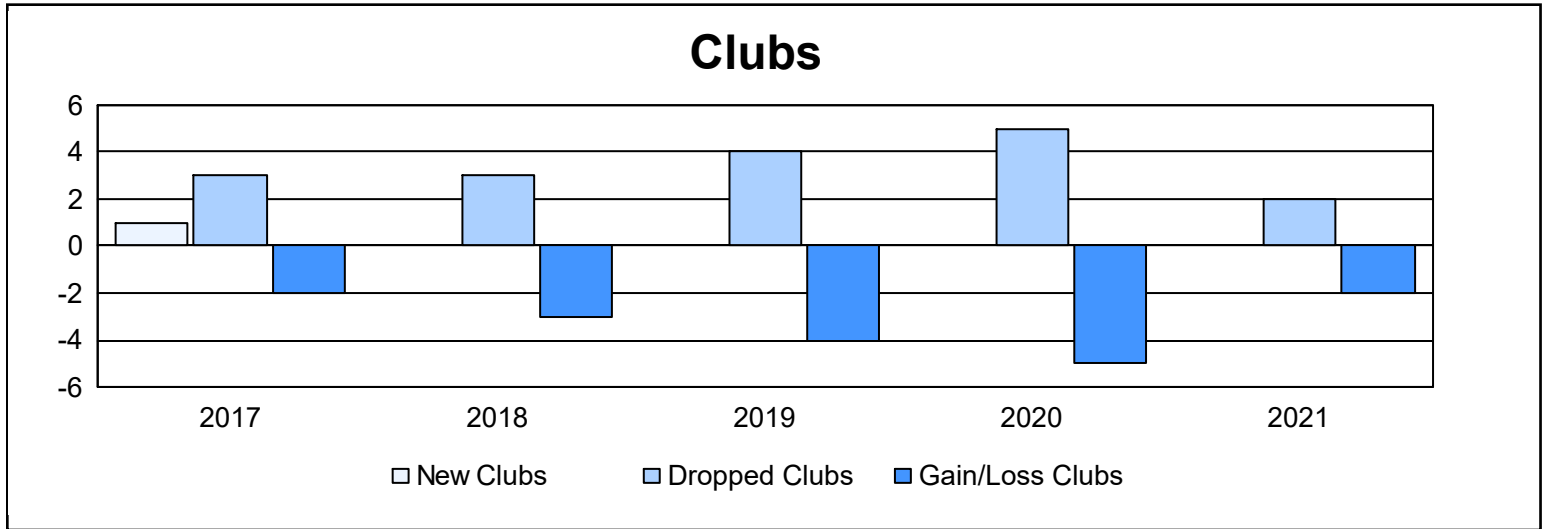

Year	New Clubs	Dropped Clubs	Gain/ Loss Clubs	New Members	Charter Members	Reinstate Members	Transfer Members	Total Member Added	Total Members Dropped	Gain/ Loss Members
2016-2017	1	3	-2	107	24	0	8	139	206	-67
2017-2018	0	3	-3	86	14	1	15	116	191	-75
2018-2019	0	4	-4	66	7	0	14	87	178	-91
2019-2020	0	5	-5	40	1	1	4	46	186	-140
2020-2021	0	2	-2	48	1	1	14	64	185	-121
<b>Average</b>	<b>0</b>	<b>3</b>	<b>-3</b>	<b>69</b>	<b>9</b>	<b>1</b>	<b>11</b>	<b>90</b>	<b>189</b>	<b>-99</b>

### Membership Composition June 2021 Cumulative