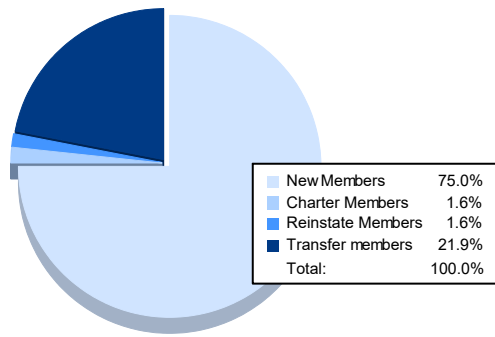

Year	New Clubs	Dropped Clubs	Gain/ Loss Clubs	New Members	Charter Members	Reinstate Members	Transfer Members	Total Member Added	Total Members Dropped	Gain/ Loss Members
2016-2017	1	3	-2	107	24	0	8	139	206	-67
2017-2018	0	3	-3	86	14	1	15	116	191	-75
2018-2019	0	4	-4	66	7	0	14	87	178	-91
2019-2020	0	5	-5	40	1	1	4	46	186	-140
2020-2021	0	2	-2	48	1	1	14	64	185	-121
<b>Average</b>	<b>0</b>	<b>3</b>	<b>-3</b>	<b>69</b>	<b>9</b>	<b>1</b>	<b>11</b>	<b>90</b>	<b>189</b>	<b>-99</b>

### Membership Composition June 2021 Cumulative